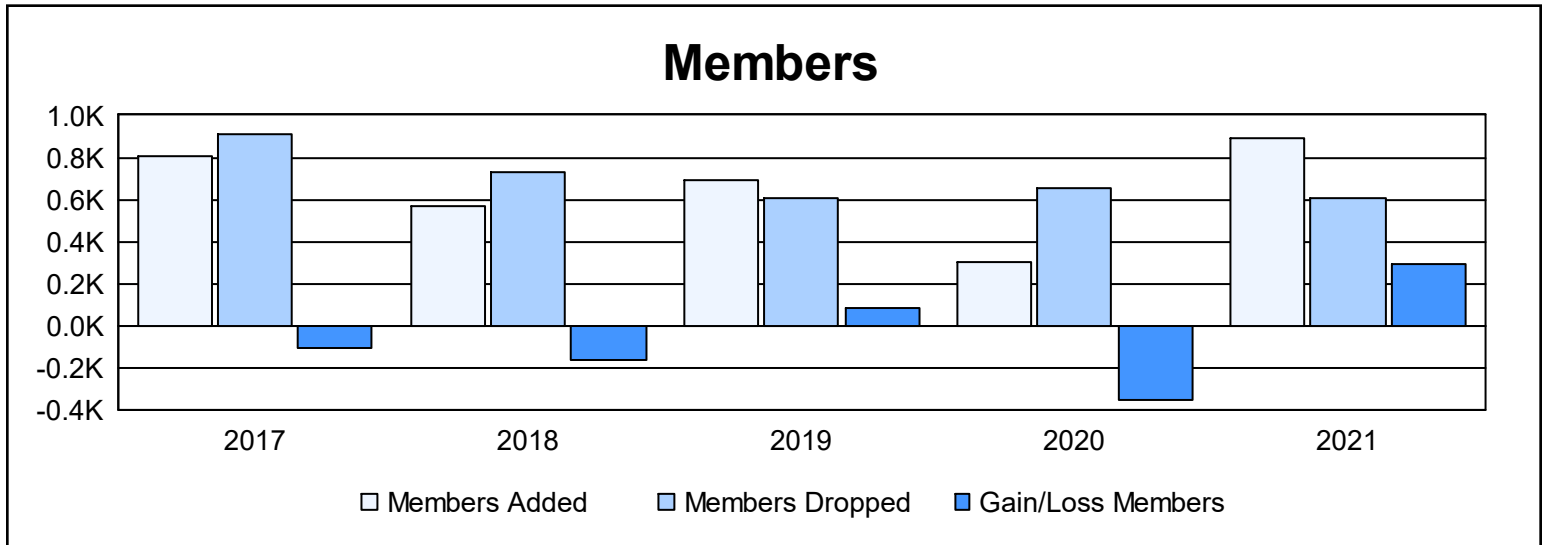

# Multiple District G

As of June 2021 Cumulative

Year	New Clubs	Dropped Clubs	Gain/ Loss Clubs	New Members	Charter Members	Reinstate Members	Transfer Members	Total Member Added	Total Members Dropped	Gain/ Loss Members
2016-2017	7	10	-3	506	209	43	51	809	913	-104
2017-2018	4	8	-4	338	149	73	6	566	733	-167
2018-2019	11	6	5	329	323	30	5	687	606	81
2019-2020	0	7	-7	215	20	62	4	301	652	-351
2020-2021	13	8	5	367	447	75	5	894	601	293
<b>Average</b>	<b>7</b>	<b>8</b>	<b>-1</b>	<b>351</b>	<b>230</b>	<b>57</b>	<b>14</b>	<b>651</b>	<b>701</b>	<b>-50</b>

### Membership Composition June 2021 Cumulative